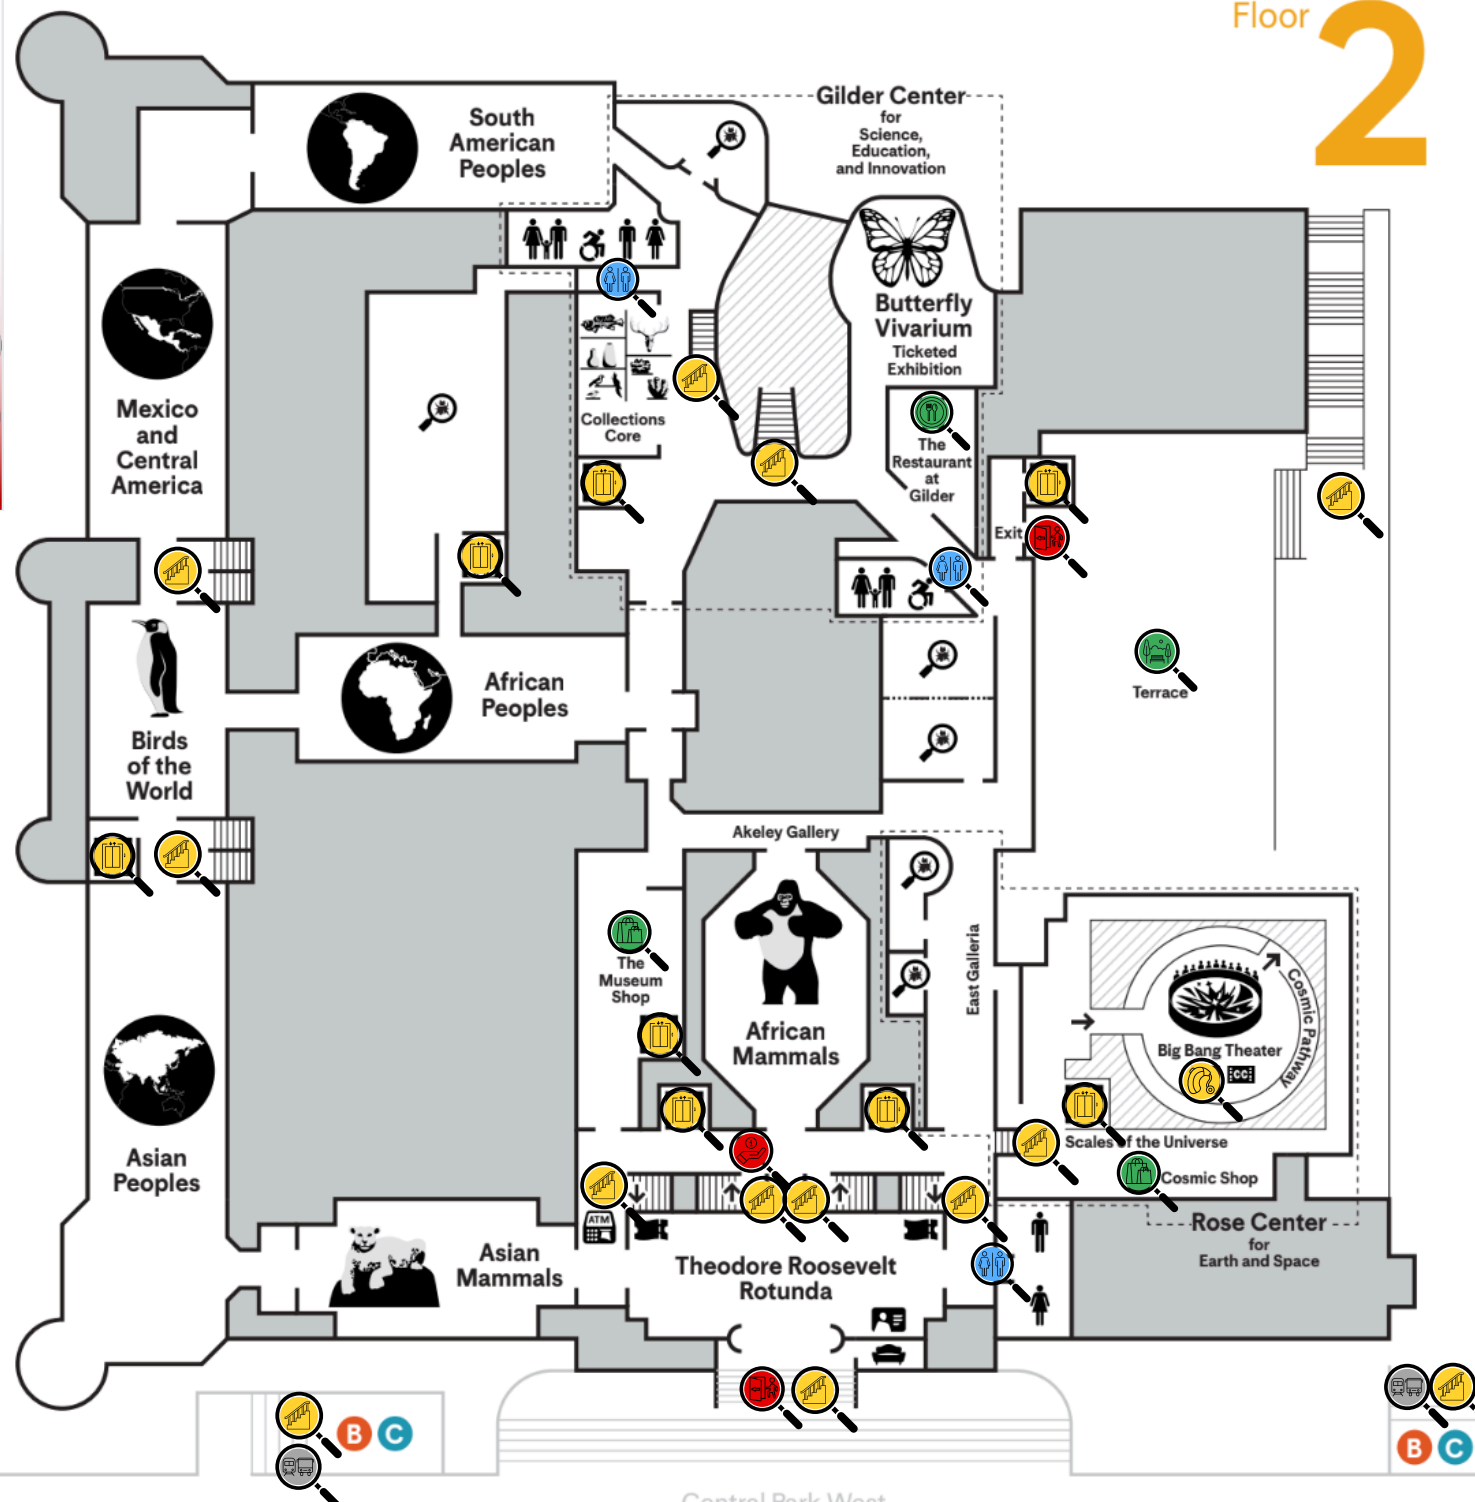

Shopping 

Water Fountain 

Entrance/Exit 

Infant Care/ Nursing Station 

Outdoor/Indoor Seating 

Parking 

Bus Drop Off/Pick Up 

Public Transportation 

T-Coil Hearing Aid 

Sensory Area/ Accessibility Materials 

Elevator/Ramp/ Stairs 

urban advantage
science initiative

Map Key

American Museum of Natural History

urban advantage science initiative

Restrooms  **Outdoor/Indoor Seating** 

Dining  **Parking** 

Information  **Bus Drop Off/Pick Up** 

First Aid  **Public Transportation** 

Shopping  **T-Coil Hearing Aid** 

Water Fountain  **Sensory Area/Accessibility Materials** 

Entrance/Exit  **Elevator/Ramp/Stairs** 

Water Fountain

Sensory Area/Accessibility Materials

Entrance/Exit

Infant Care/Nursing Station

Elevator/Ramp/Stairs

urban advantage
science initiative

Map Key

American Museum of Natural History