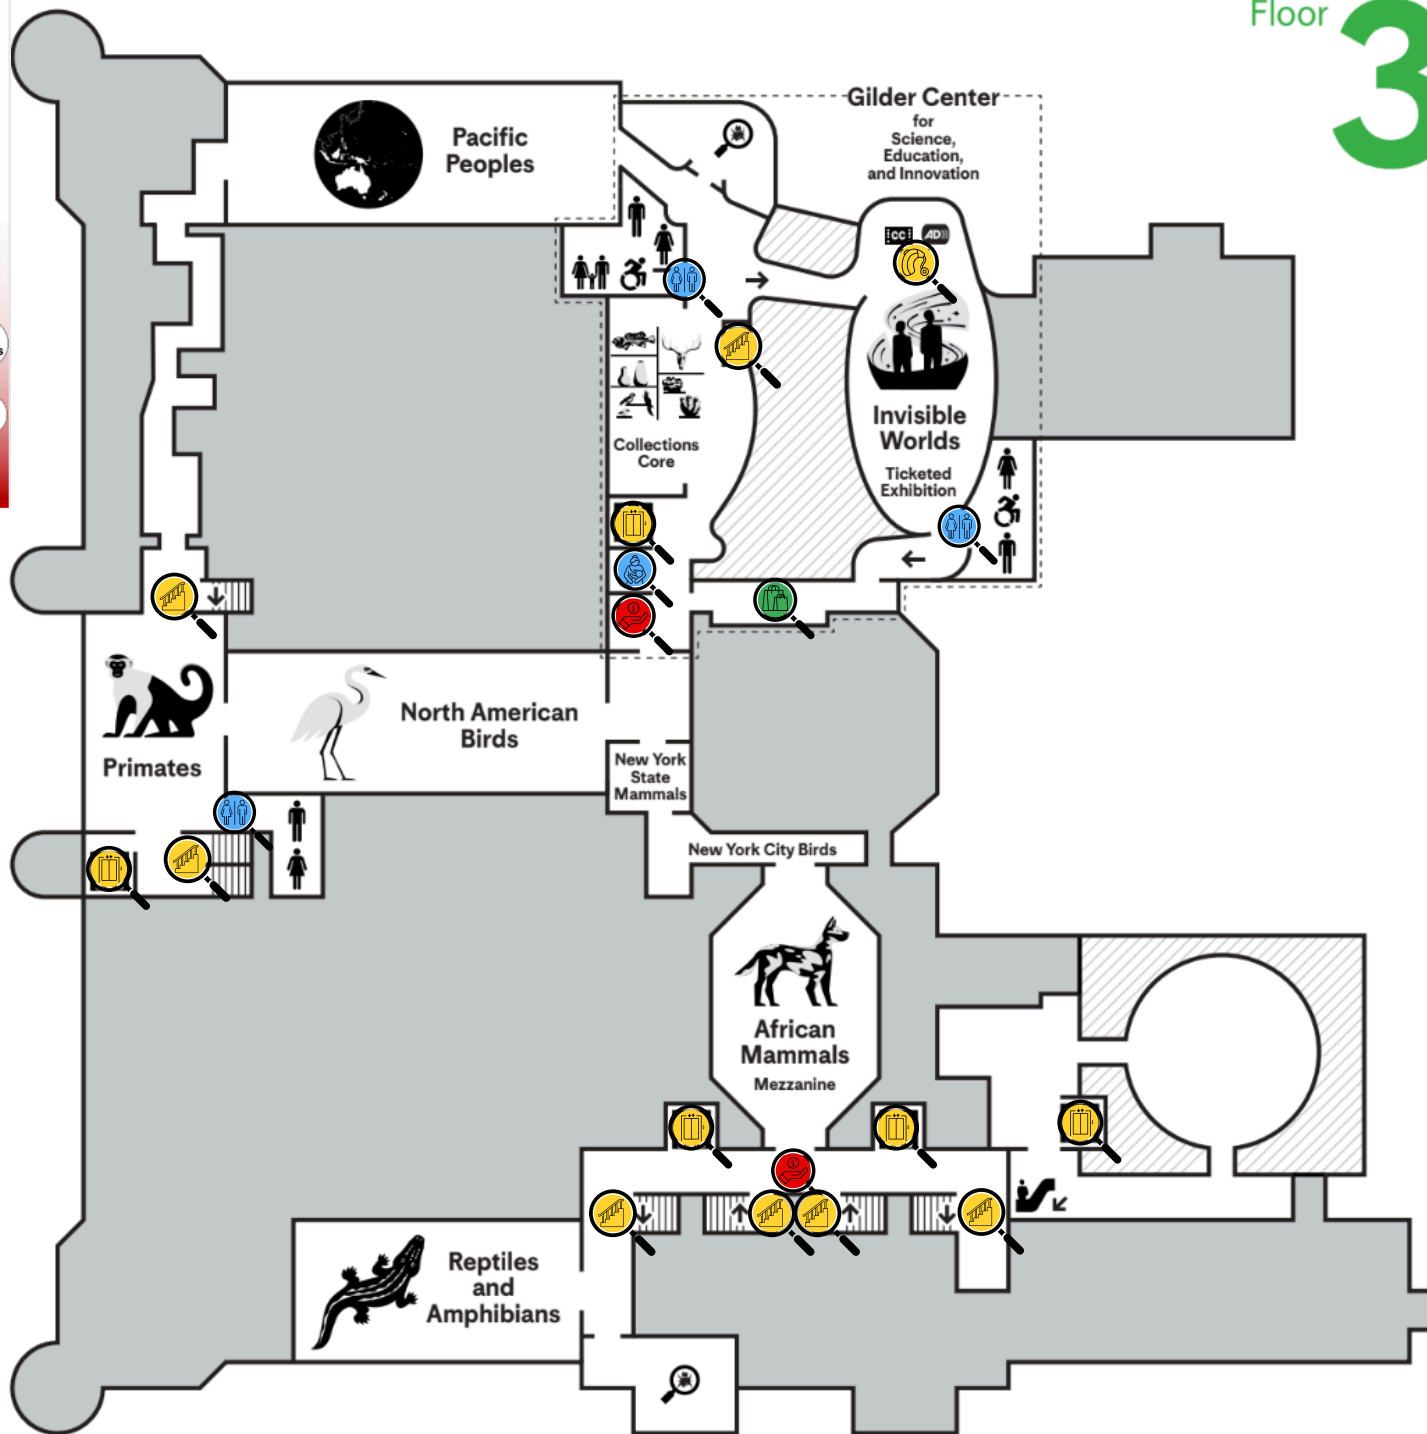

T-Coil Hearing Aid 

Sensory Area/ Accessibility Materials 

Elevator/Ramp/ Stairs 

urban advantage
science initiative

Map Key

American Museum of Natural History

urban advantage science initiative

Restrooms  **Outdoor/Indoor Seating** 

Dining  **Parking** 

Information  **Bus Drop Off/Pick Up** 

First Aid  **Public Transportation** 

Shopping  **T-Coil Hearing Aid** 

Water Fountain  **Sensory Area/Accessibility Materials** 

Entrance/Exit  **Elevator/Ramp/Stairs** 

Infant Care/Nursing Station 

urban advantage
science initiative

Map Key

77th Street

American Museum of Natural History

urban advantage science initiative

Restrooms

Outdoor/Indoor Seating

Water Fountain

Sensory Area/Accessibility Materials

Entrance/Exit

Infant Care/Nursing Station

Elevator/Ramp/Stairs

urban advantage
science initiative

Map Key

American Museum of Natural History