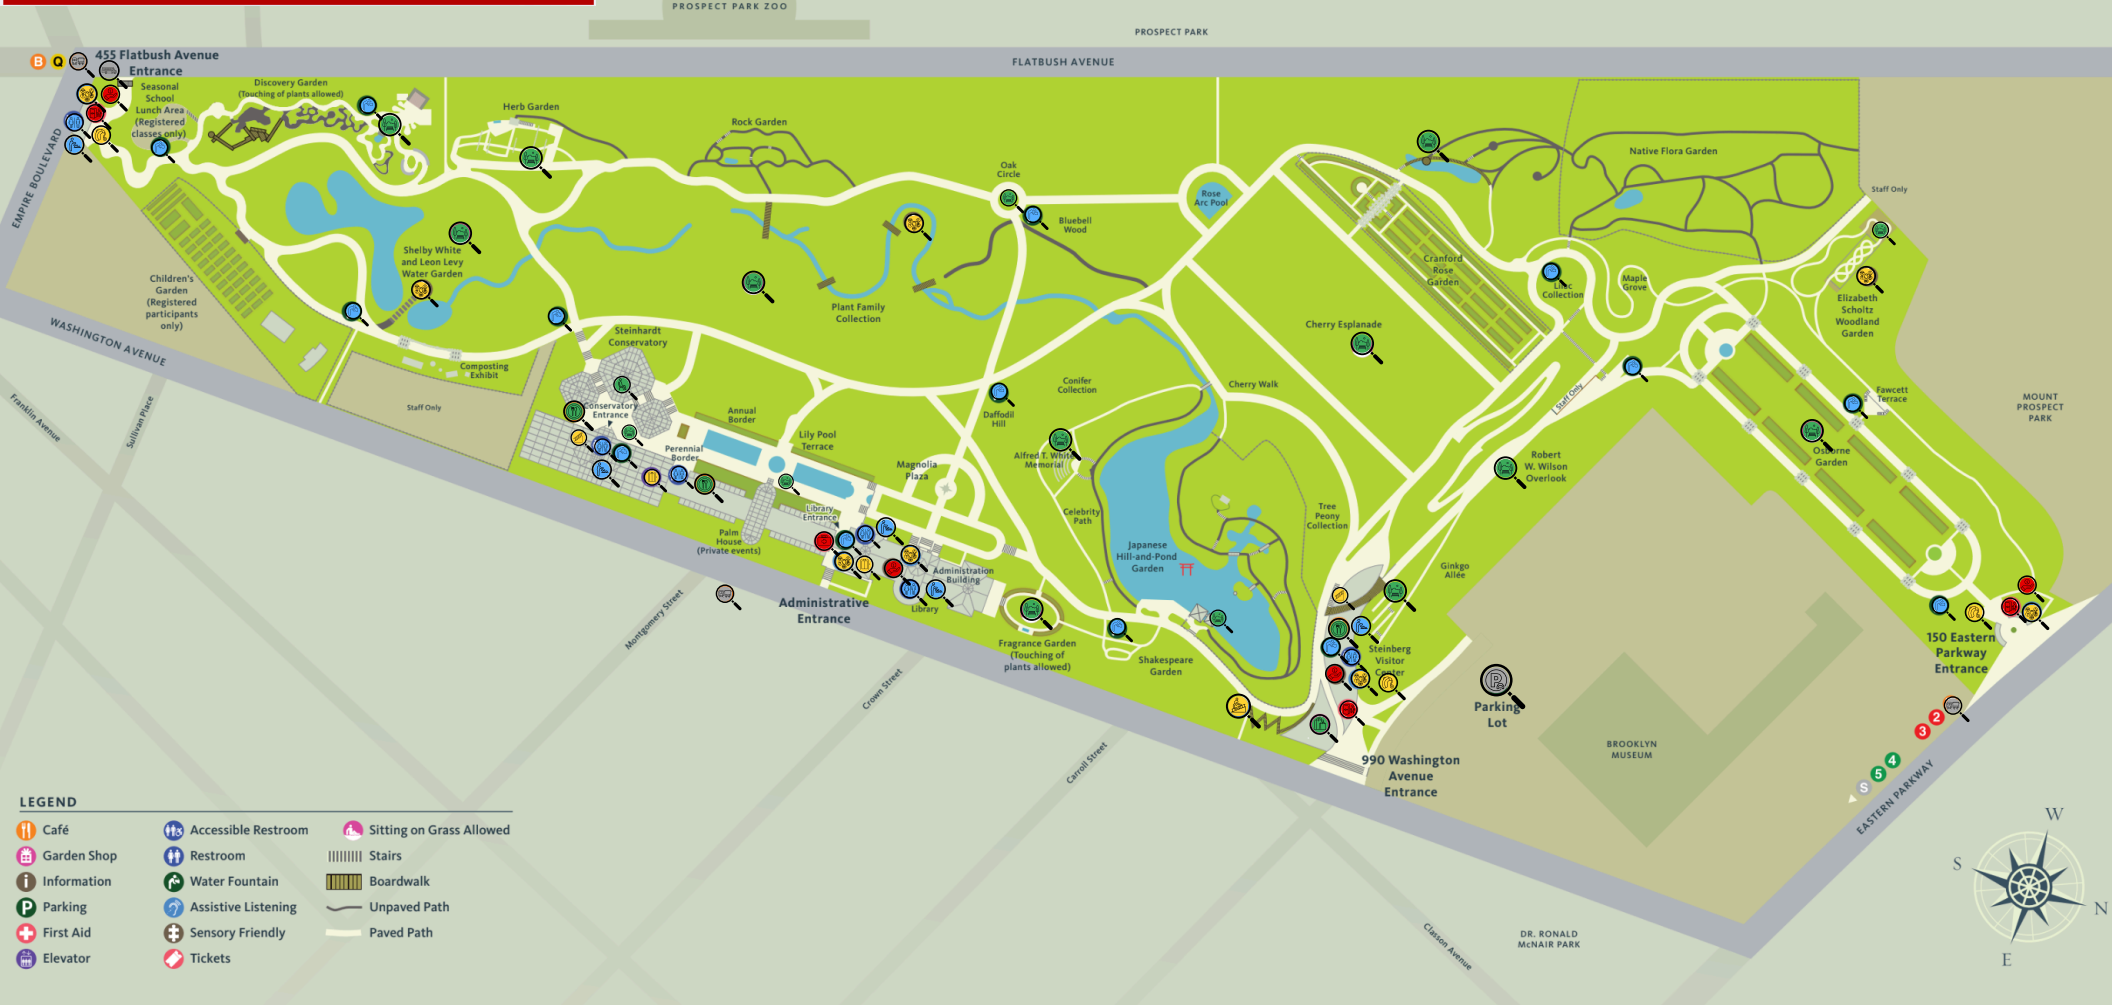

Map Key

- Restrooms
- Dining
- Information
- First Aid
- Shopping
- Water Fountain
- Entrance/Exit
- Infant Care/ Nursing Station
- Outdoor/Indoor Seating
- Parking
- Bus Drop Off/Pick Up
- Public Transportation
- T-Coil Hearing Aid
- Sensory Area/ Accessibility Materials
- Elevator/Ramp/ Stairs

urban advantage

LEGEND

- Café
- Garden Shop
- Information
- Parking
- First Aid
- Elevator
- Accessible Restroom
- Restroom
- Water Fountain
- Assistive Listening
- Sensory Friendly
- Tickets
- Sitting on Grass Allowed
- Stairs
- Boardwalk
- Unpaved Path
- Paved Path