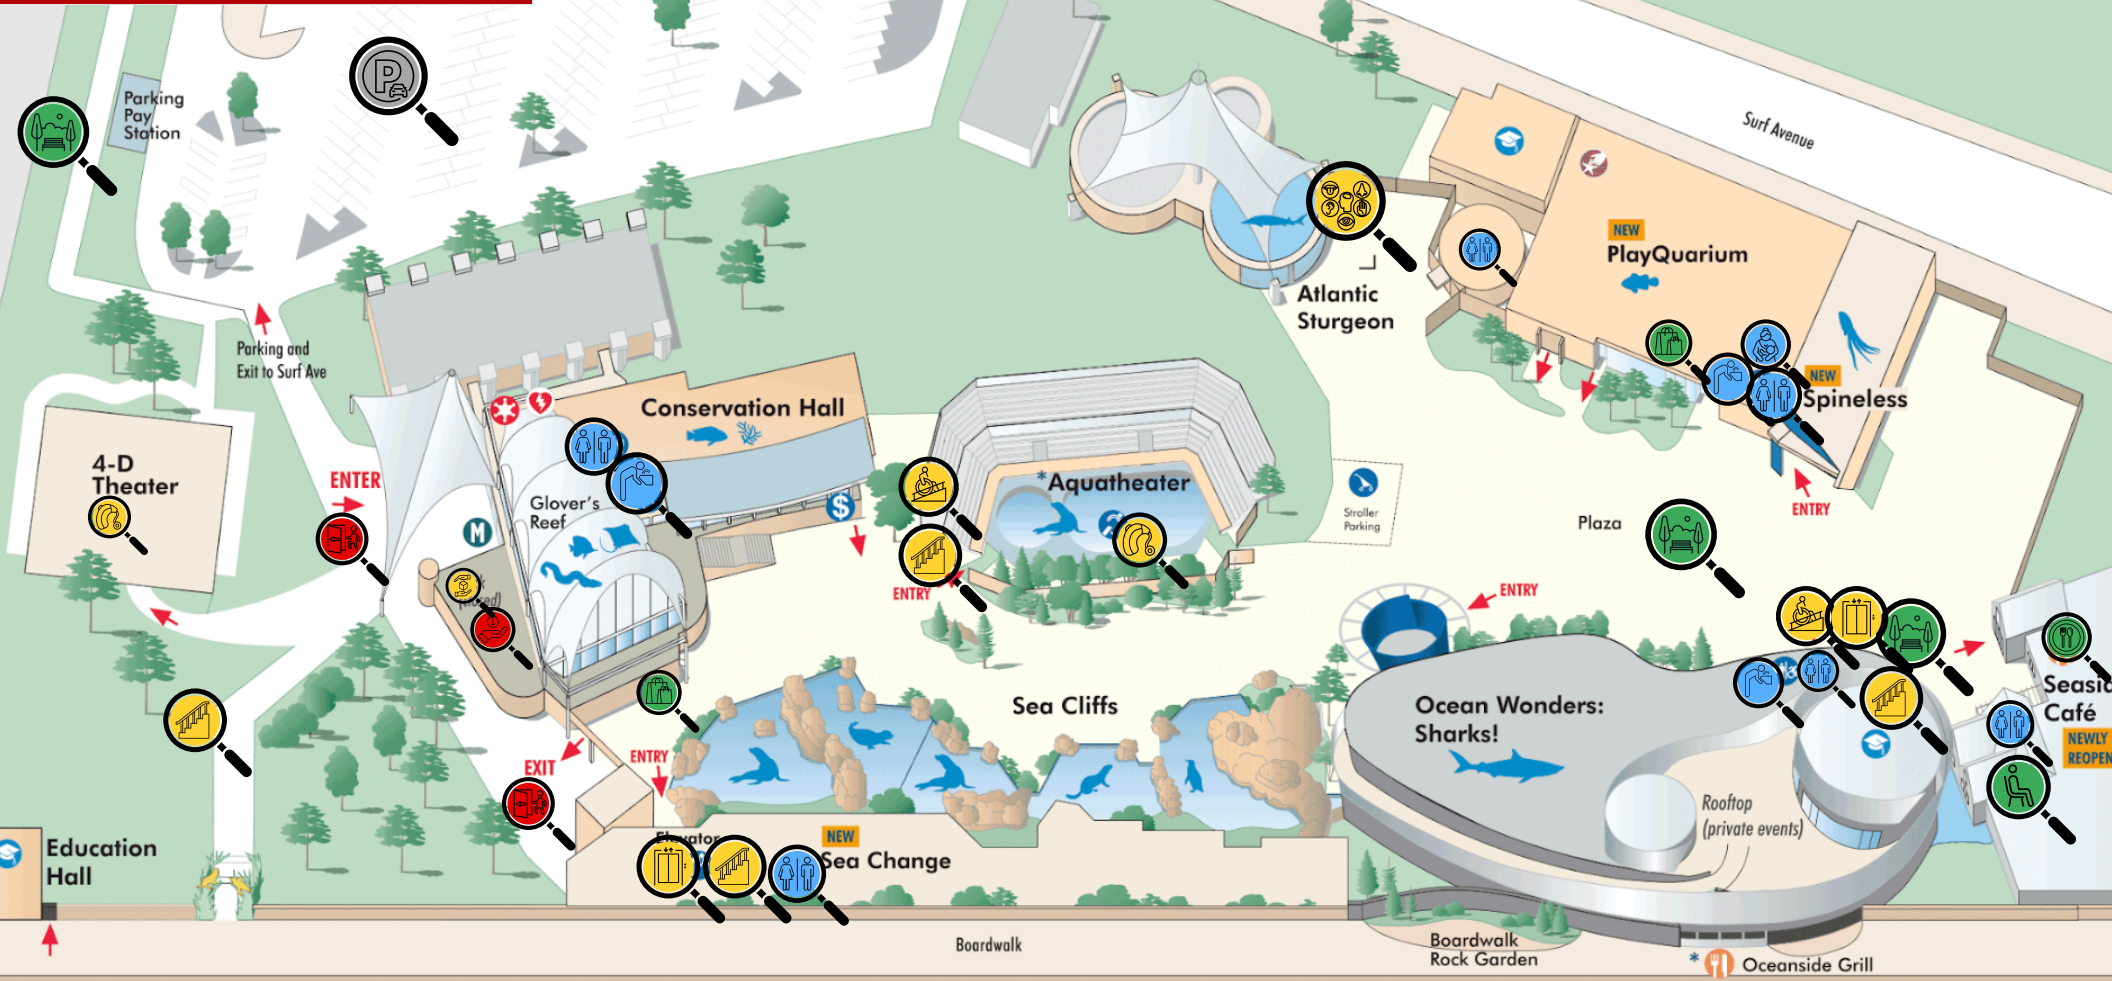

Map Key

- Restrooms
- Dining
- Information
- First Aid
- Shopping
- Water Fountain
- Entrance/Exit
- Infant Care/ Nursing Station
- Outdoor/Indoor Seating
- Parking
- Bus Drop Off/Pick Up
- Public Transportation
- T-Coil Hearing Aid
- Sensory Area/ Accessibility Materials
- Elevator/Ramp/ Stairs

urban advantage science initiative

ATLANTIC OCEAN

Visit our restaurant, outside on the boardwalk!
 (OPEN WEEKENDS ONLY: Memorial Day-Labor Day)