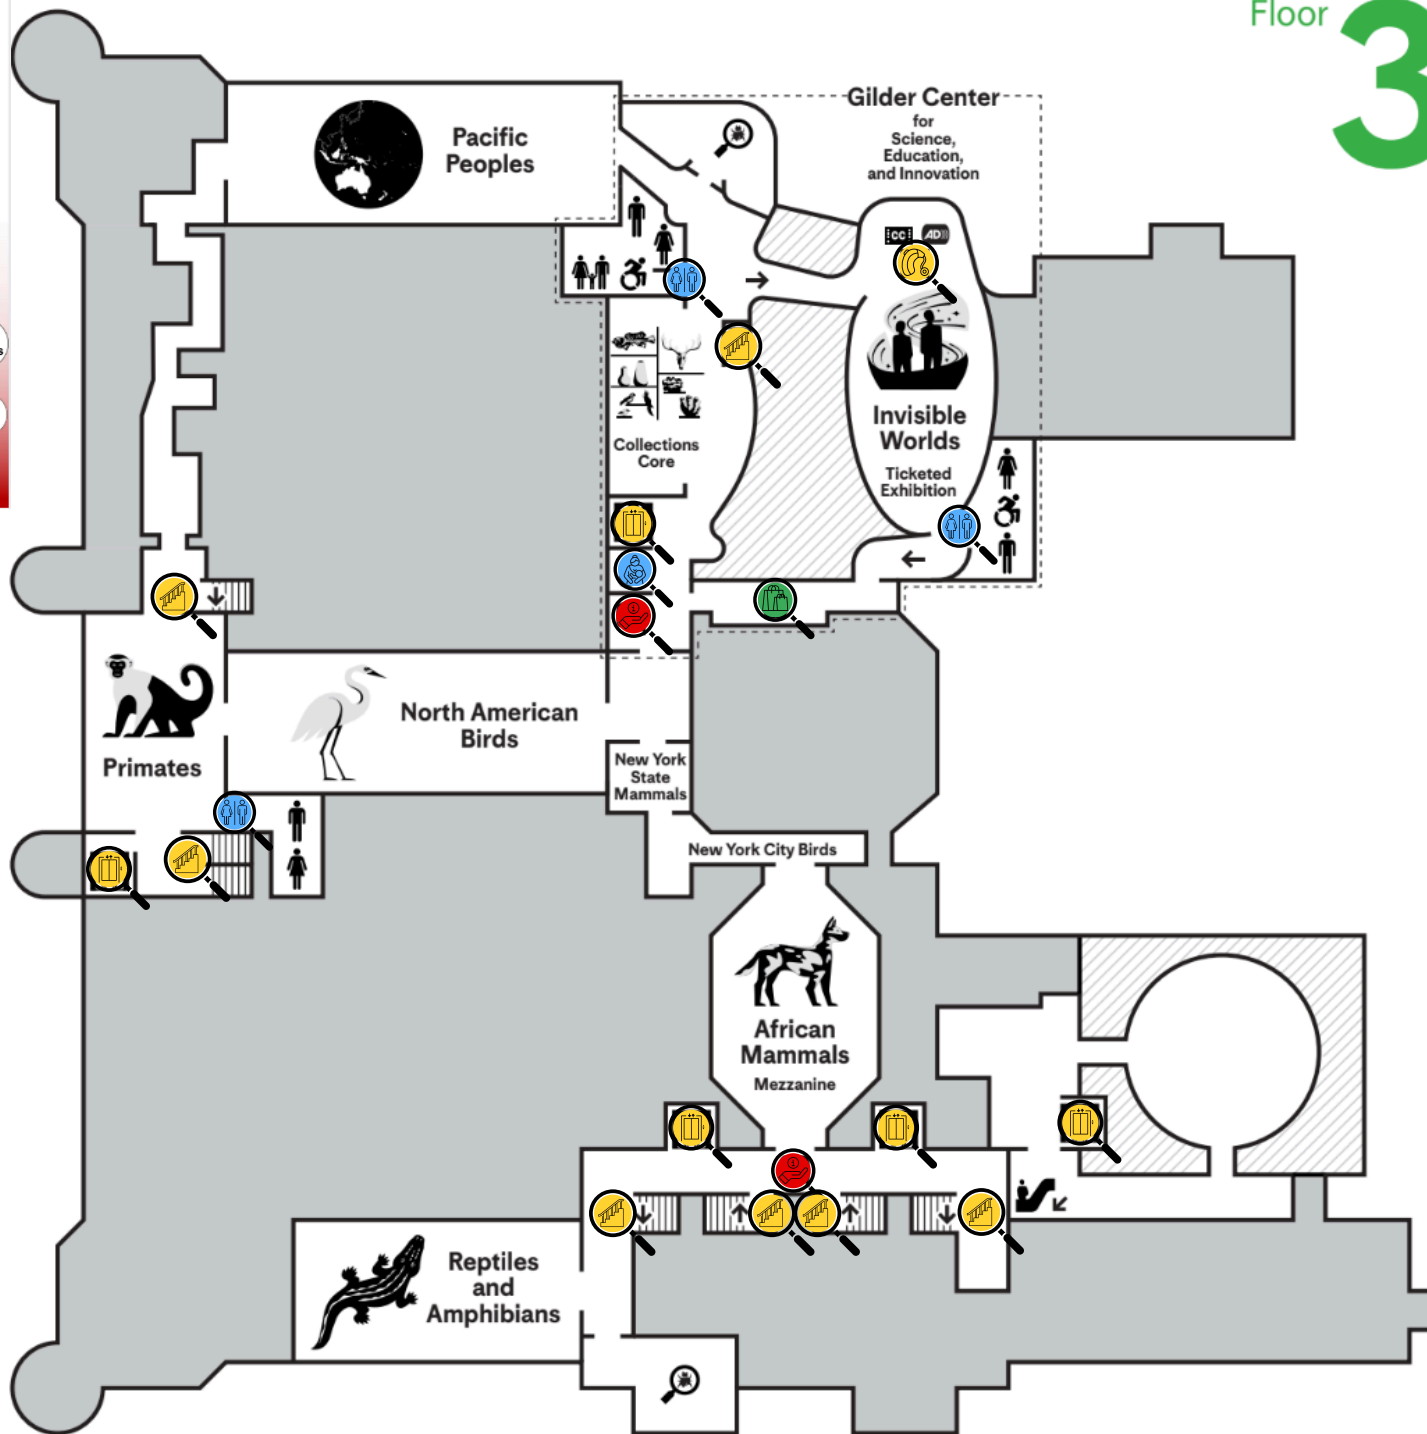

First Aid  **Public Transportation** 

Shopping  **T-Coil Hearing Aid** 

Water Fountain  **Sensory Area/Accessibility Materials** 

Entrance/Exit  **Elevator/Ramp/Stairs** 

Infant Care/Nursing Station  

urban advantage
science initiative

Map Key

77th Street

American Museum of Natural History

urban advantage
science initiative

Restrooms   **Outdoor/Indoor Seating**

Dining  **Parking** 

Information  **Bus Drop Off/Pick Up** 

First Aid  **Public Transportation** 

Shopping  **T-Coil Hearing Aid** 

Water Fountain  **Sensory Area/Accessibility Materials** 

Entrance/Exit  **Elevator/Ramp/Stairs** 

Infant Care/Nursing Station  

urban advantage
science initiative

Map Key

Map Key

- Restrooms
- Dining
- Information
- First Aid
- Shopping
- Water Fountain
- Entrance/Exit
- Infant Care/ Nursing Station
- Outdoor/Indoor Seating
- Parking
- Bus Drop Off/Pick Up
- Public Transportation
- T-Coil Hearing Aid
- Sensory Area/ Accessibility Materials
- Elevator/Ramp/ Stairs