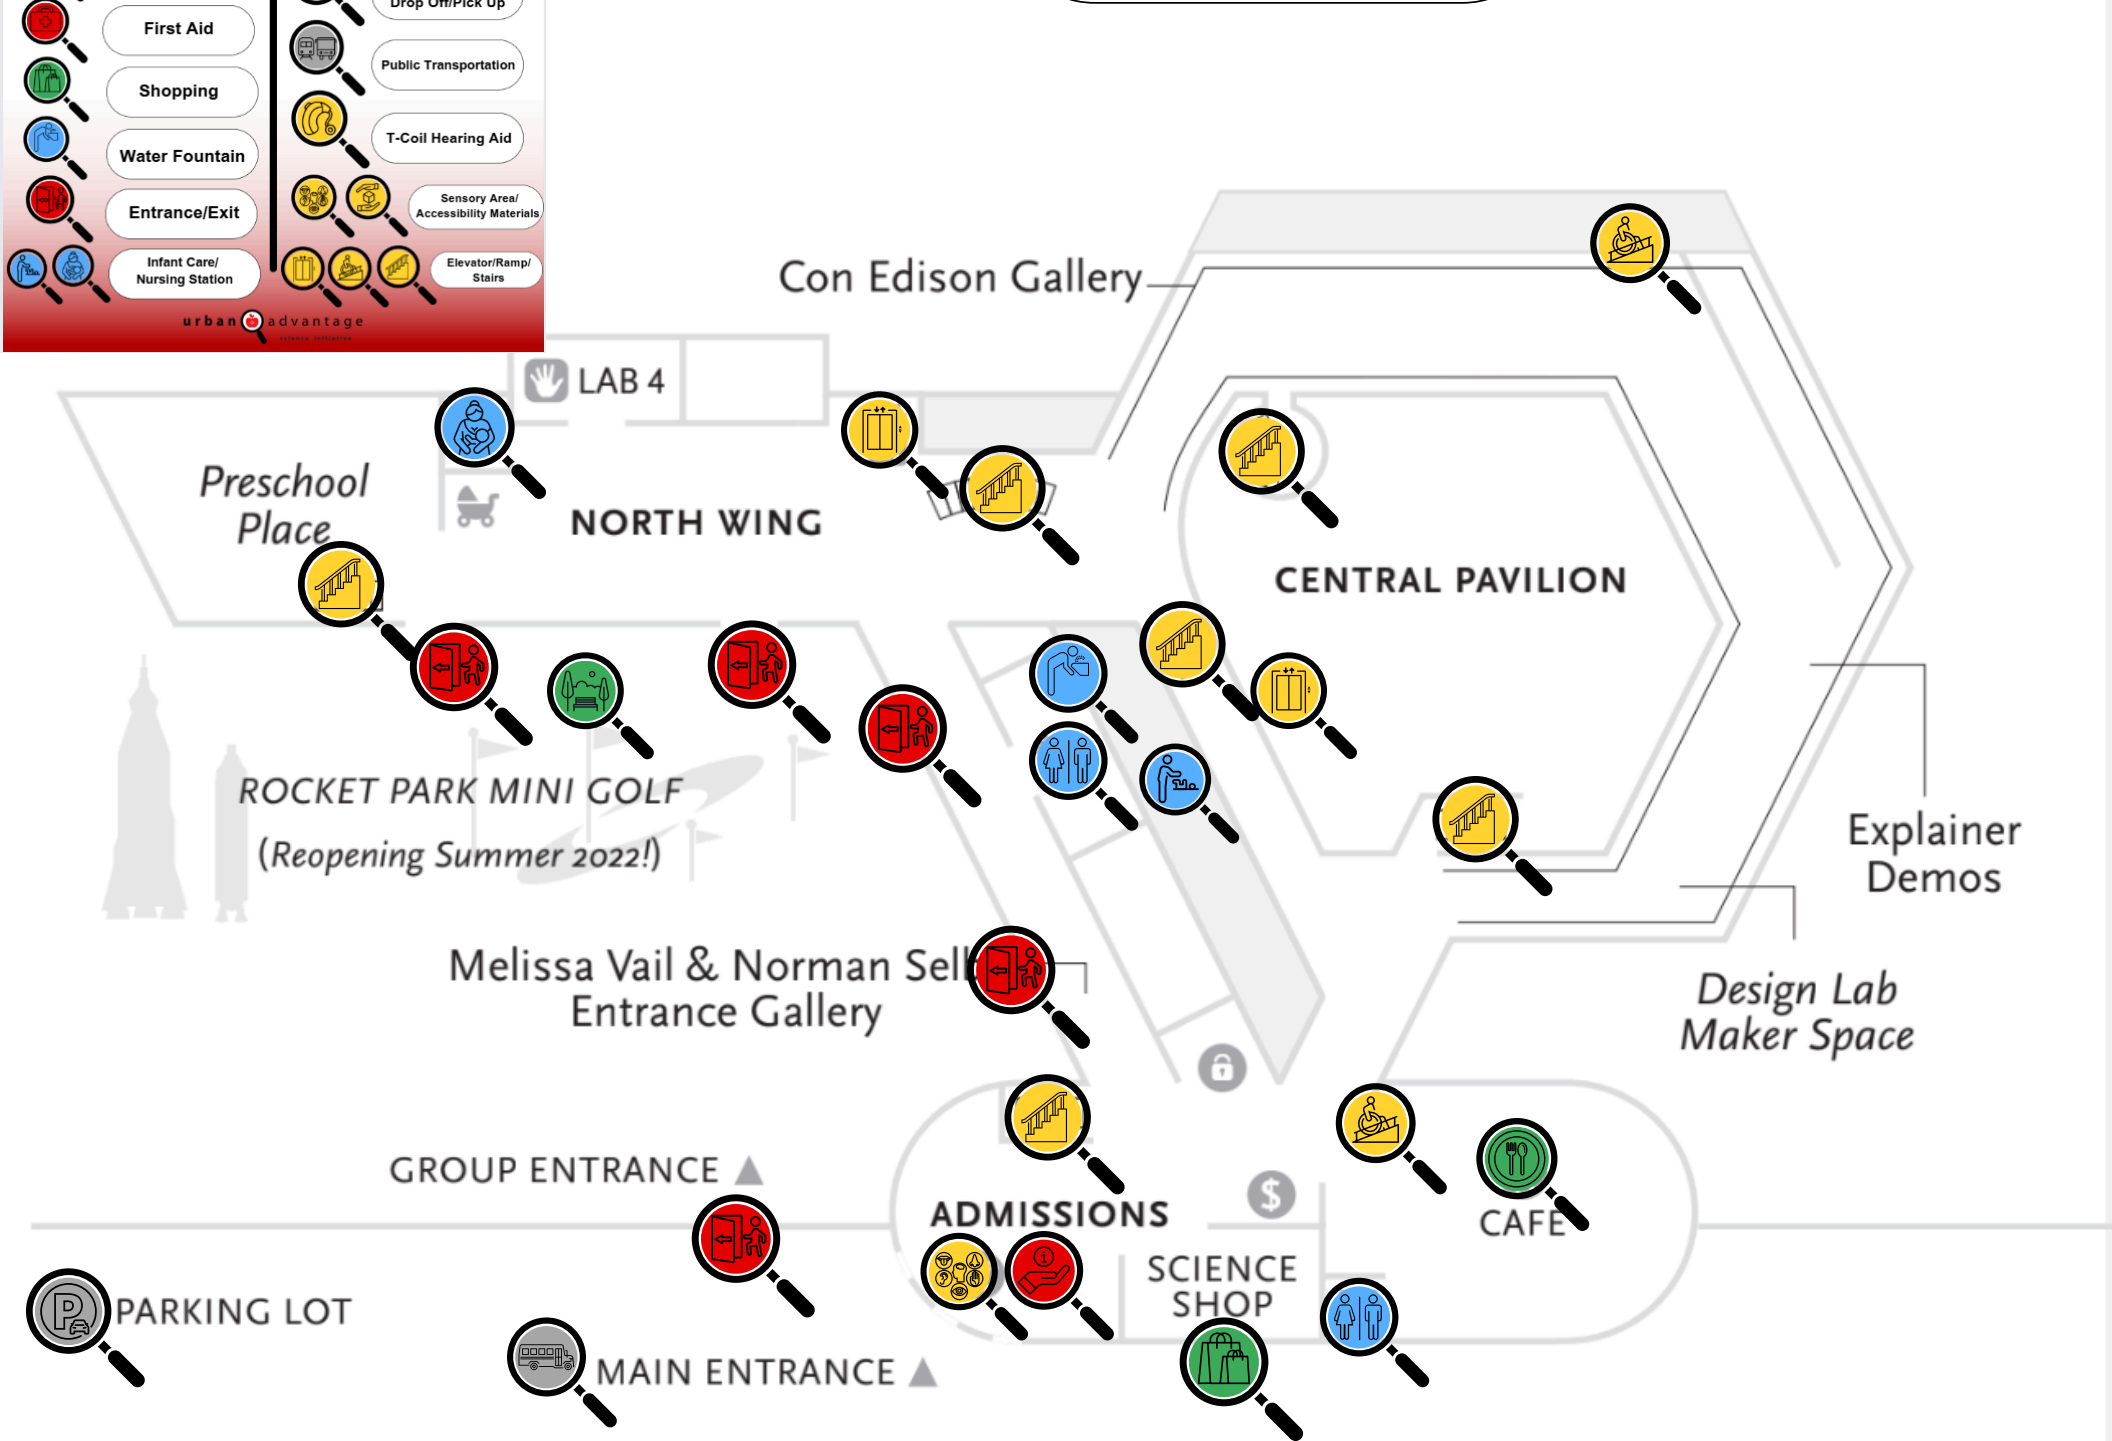

Map Key

- Restrooms
- Dining
- Information
- First Aid
- Shopping
- Water Fountain
- Entrance/Exit
- Infant Care/ Nursing Station
- Outdoor/Indoor Seating
- Parking
- Bus Drop Off/Pick Up
- Public Transportation
- T-Coil Hearing Aid
- Sensory Area/ Accessibility Materials
- Elevator/Ramp/ Stairs

urban advantage
science initiative