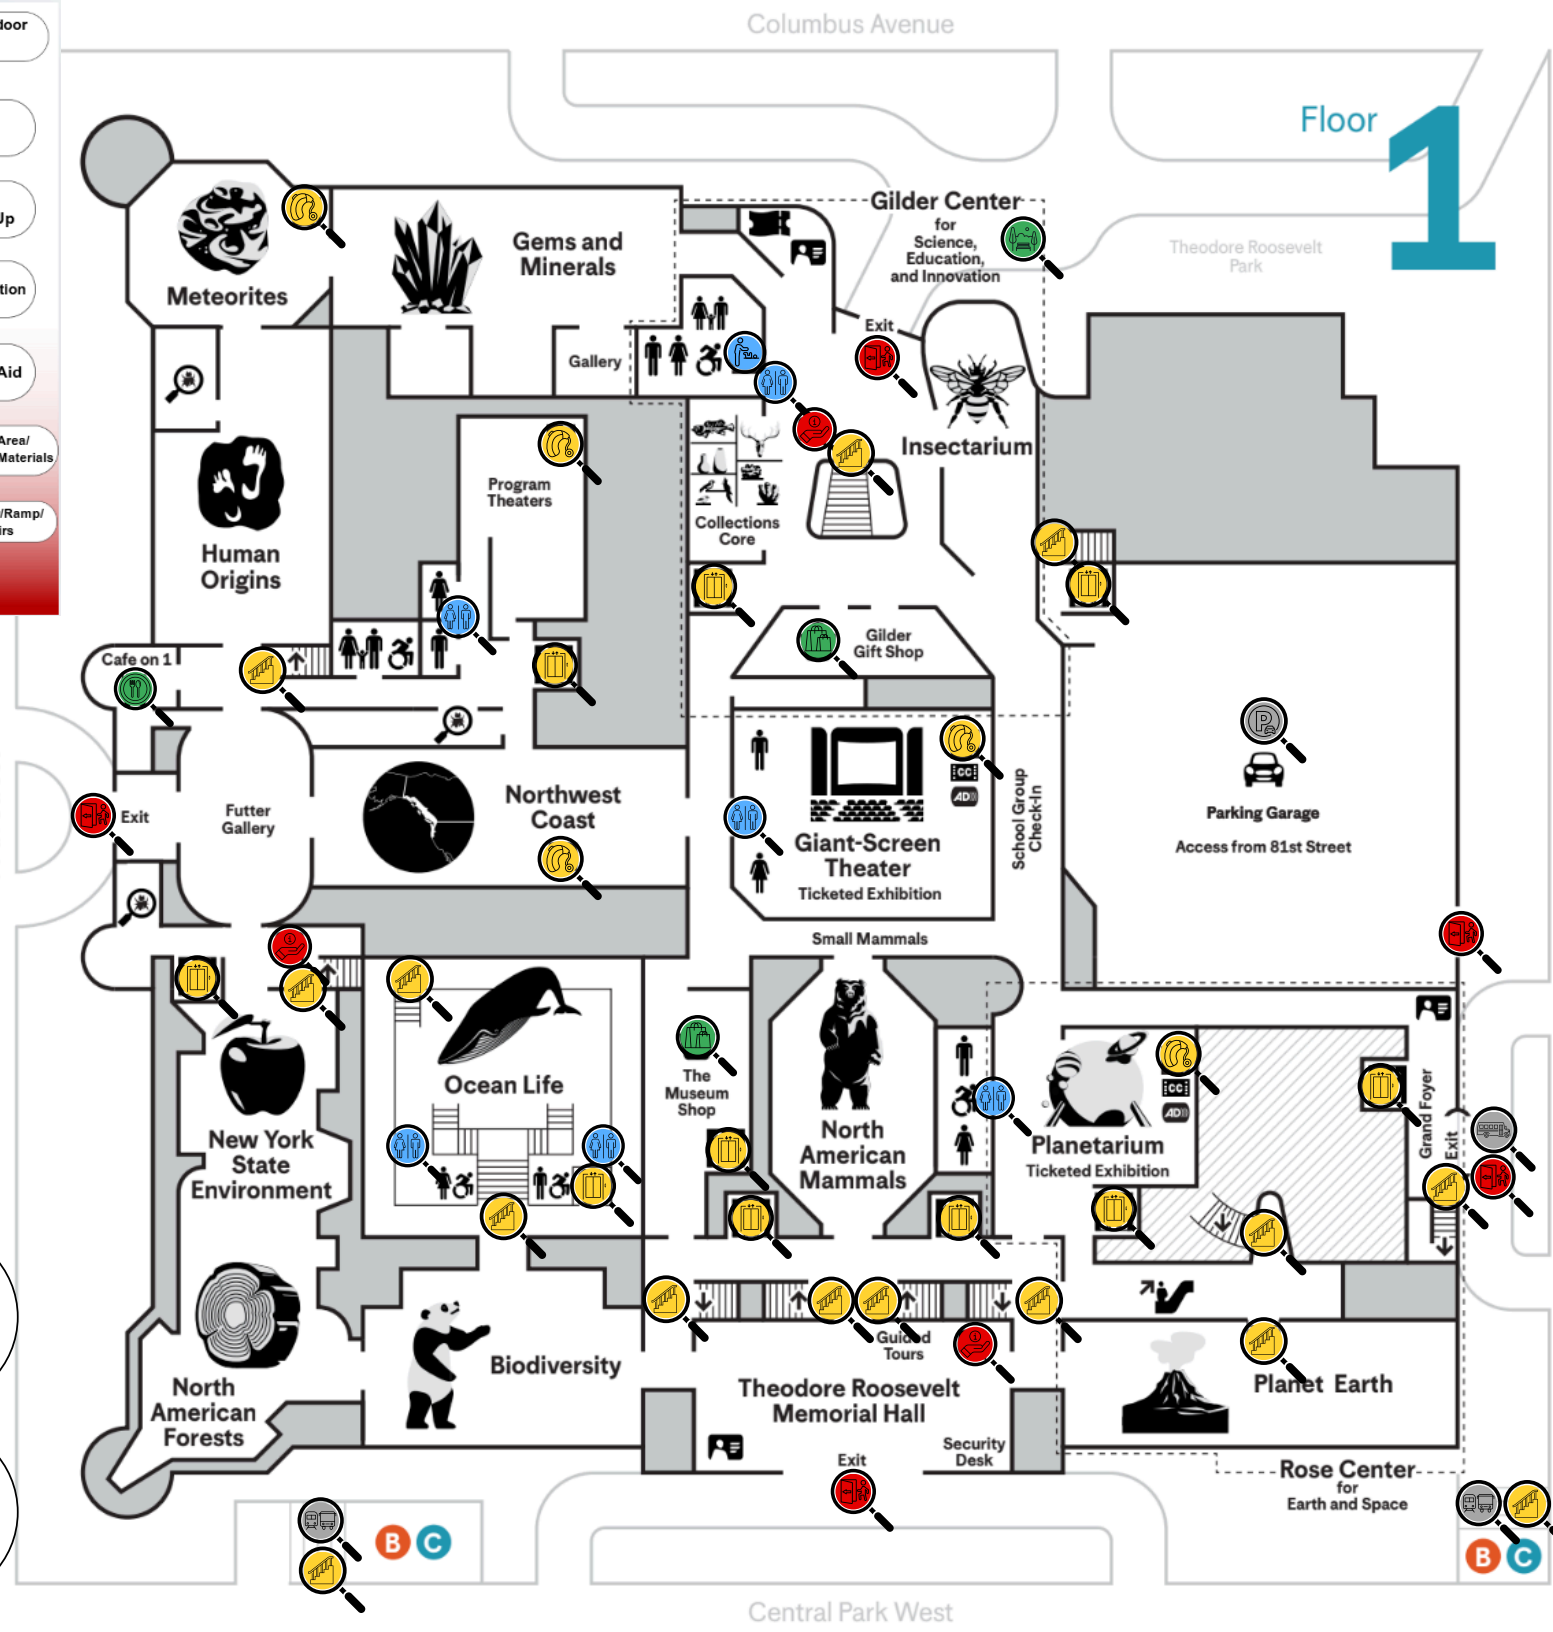

urban advantage science initiative

Map Key

	Restrooms		Outdoor/Indoor Seating
	Dining		Parking
	Information		Bus Drop Off/Pick Up
	First Aid		Public Transportation
	Shopping		T-Coil Hearing Aid
	Water Fountain		Sensory Area/Accessibility Materials
	Entrance/Exit		Elevator/Ramp/Stairs
	Infant Care/Nursing Station		

urban advantage
science initiative

Map Key

American Museum of Natural History

urban advantage
science initiative

- Restrooms
- Dining
- Information
- First Aid
- Shopping
- Water Fountain
- Entrance/Exit
- Infant Care/ Nursing Station
- Outdoor/Indoor Seating
- Parking
- Bus Drop Off/Pick Up
- Public Transportation
- T-Coil Hearing Aid
- Sensory Area/ Accessibility Materials
- Elevator/Ramp/ Stairs

urban advantage
science initiative

Map Key

American Museum of Natural History

	Restrooms		Outdoor/Indoor Seating
	Dining		Parking
	Information		Bus Drop Off/Pick Up
	First Aid		Public Transportation
	Shopping		T-Coil Hearing Aid
	Water Fountain		Sensory Area/Accessibility Materials
	Entrance/Exit		Elevator/Ramp/Stairs
	Infant Care/Nursing Station		

Map Key

- Restrooms
- Dining
- Information
- First Aid
- Shopping
- Water Fountain
- Entrance/Exit
- Infant Care/ Nursing Station
- Outdoor/Indoor Seating
- Parking
- Bus Drop Off/Pick Up
- Public Transportation
- T-Coil Hearing Aid
- Sensory Area/ Accessibility Materials
- Elevator/Ramp/ Stairs