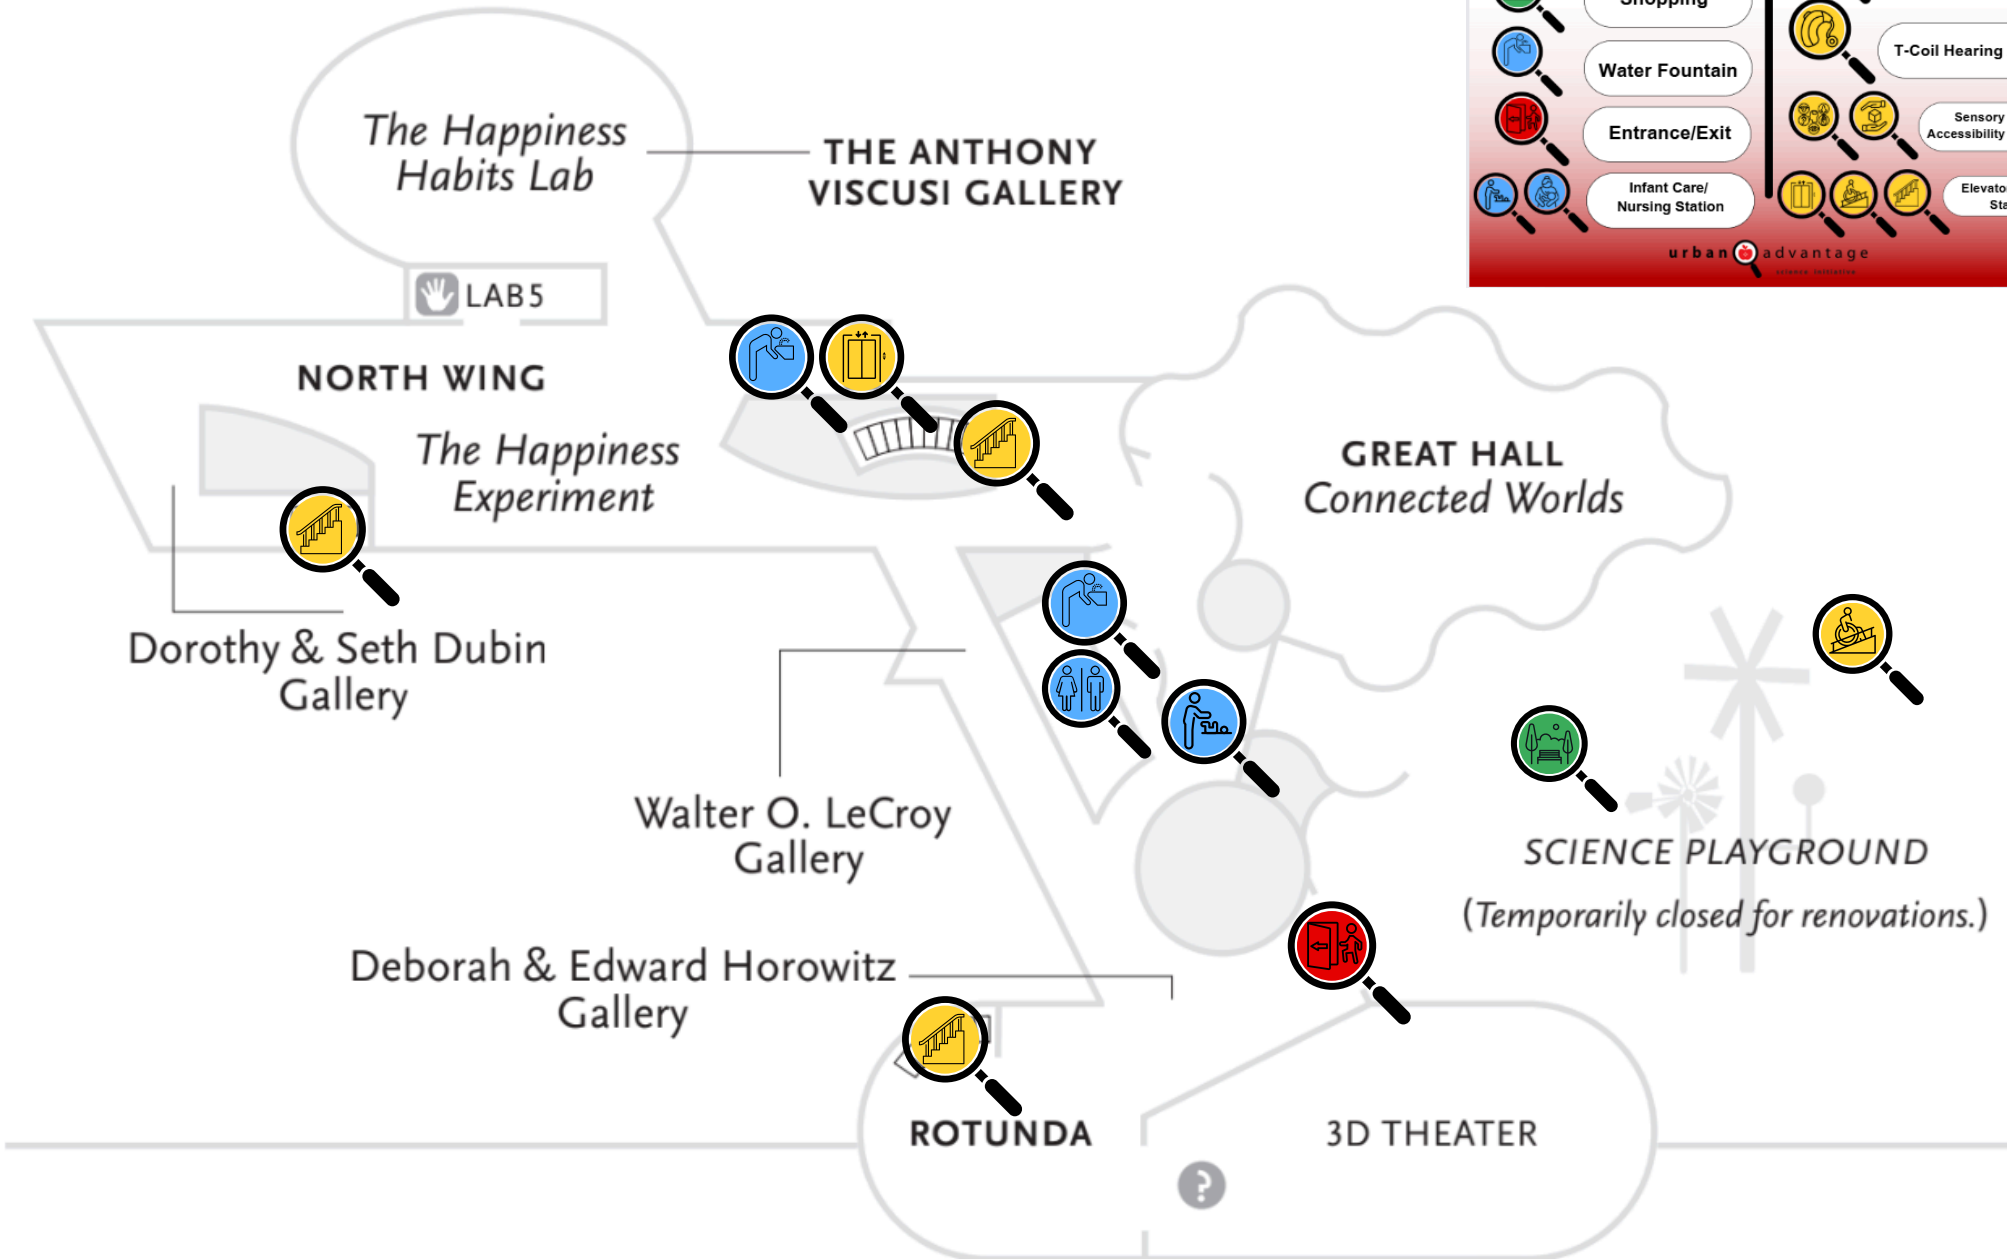

Restrooms		Outdoor/Indoor Seating
	Dining		Parking
	Information		Bus Drop Off/Pick Up
	First Aid		Public Transportation
	Shopping		T-Coil Hearing Aid
	Water Fountain		Sensory Area/Accessibility Materials
	Entrance/Exit		Elevator/Ramp/Stairs
	Infant Care/Nursing Station		

urban advantage science initiative