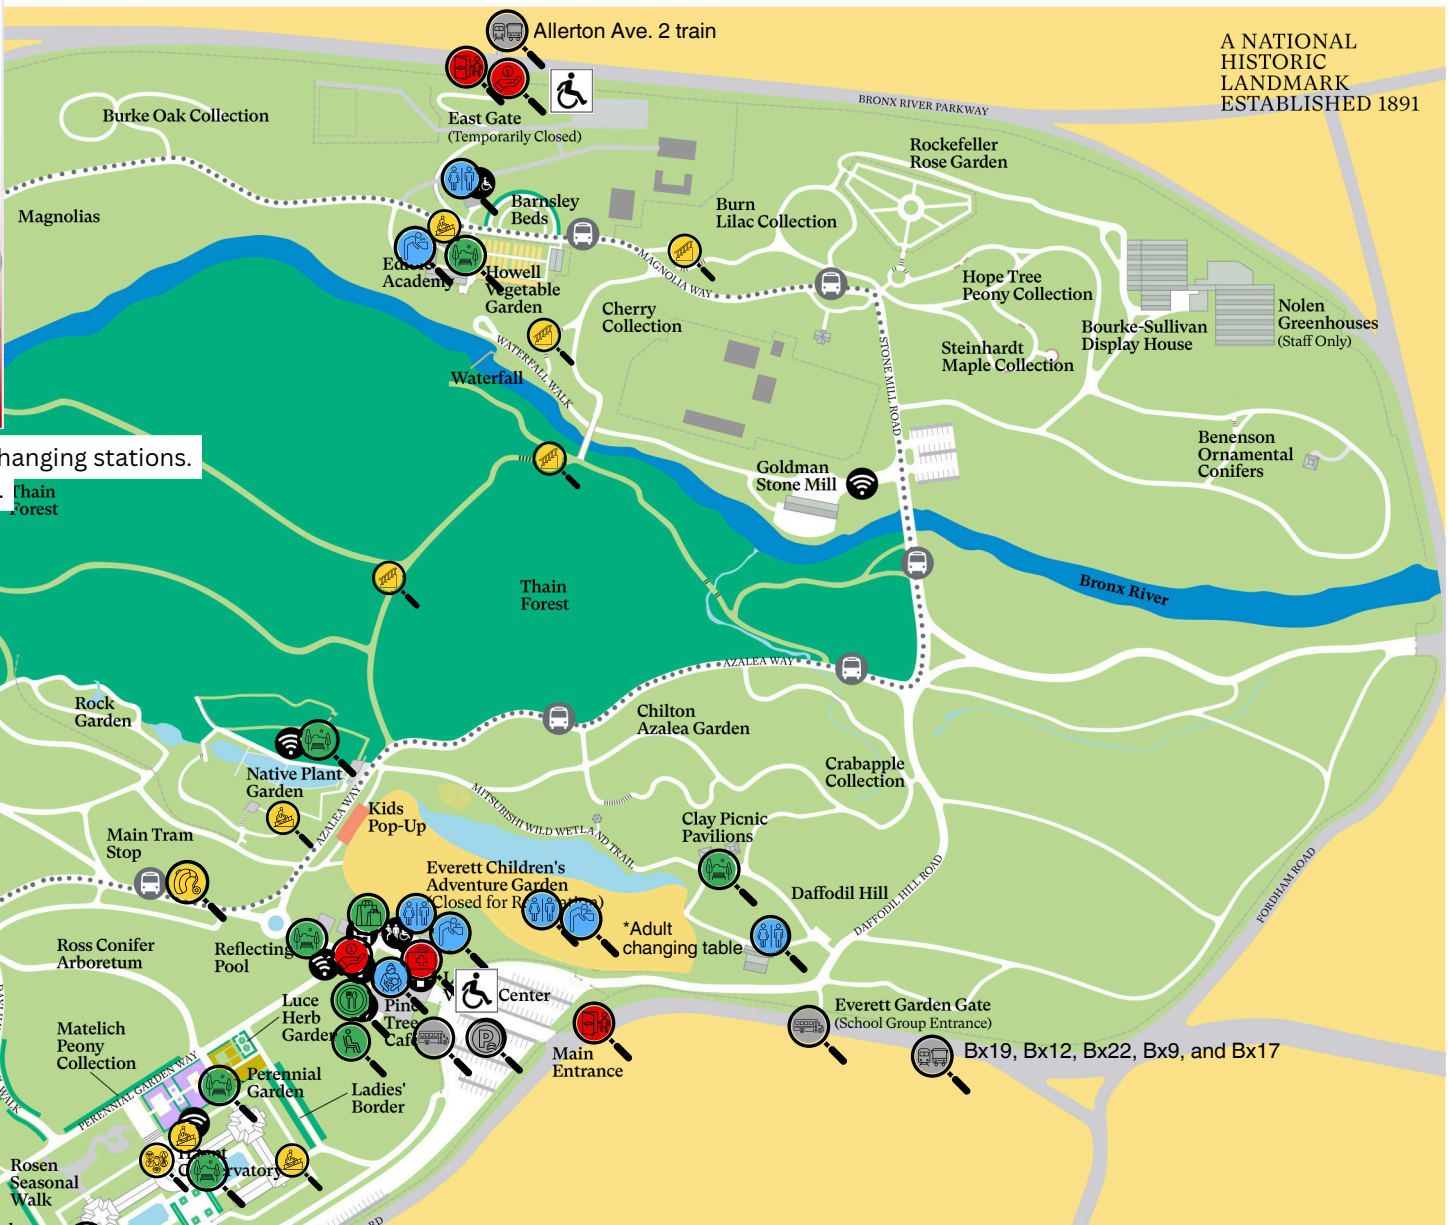

Map Key

- Restrooms
- Dining
- Information
- First Aid
- Shopping
- Water Fountain
- Entrance/Exit
- Infant Care/ Nursing Station
- Outdoor/Indoor Seating
- Parking
- Bus Drop Off/Pick Up
- Public Transportation
- T-Coil Hearing Aid
- Sensory Area/ Accessibility Materials
- Elevator/Ramp/ Stairs

urban advantage science initiative

ATLANTIC OCEAN

Visit our restaurant, outside on the boardwalk!
 (OPEN WEEKENDS ONLY: Memorial Day-Labor Day)

A NATIONAL HISTORIC LANDMARK ESTABLISHED 1891

Map Key

	Restrooms		Outdoor/Indoor Seating
	Dining		Parking
	Information		Bus Drop Off/Pick Up
	First Aid		Public Transportation
	Shopping		T-Coil Hearing Aid
	Water Fountain		Sensory Area/Accessibility Materials
	Entrance/Exit		Elevator/Ramp/Stairs
	Infant Care/Nursing Station		

urban advantage science initiative

All public restrooms are accessible and have baby changing stations. Wheelchairs are available to borrow at all entrances.

Provisional Land Acknowledgment
The New York Botanical Garden is located in the ancestral homeland of the Lenape (Delaware) people. We honor them and acknowledge their displacement, dispossession, and continued presence.