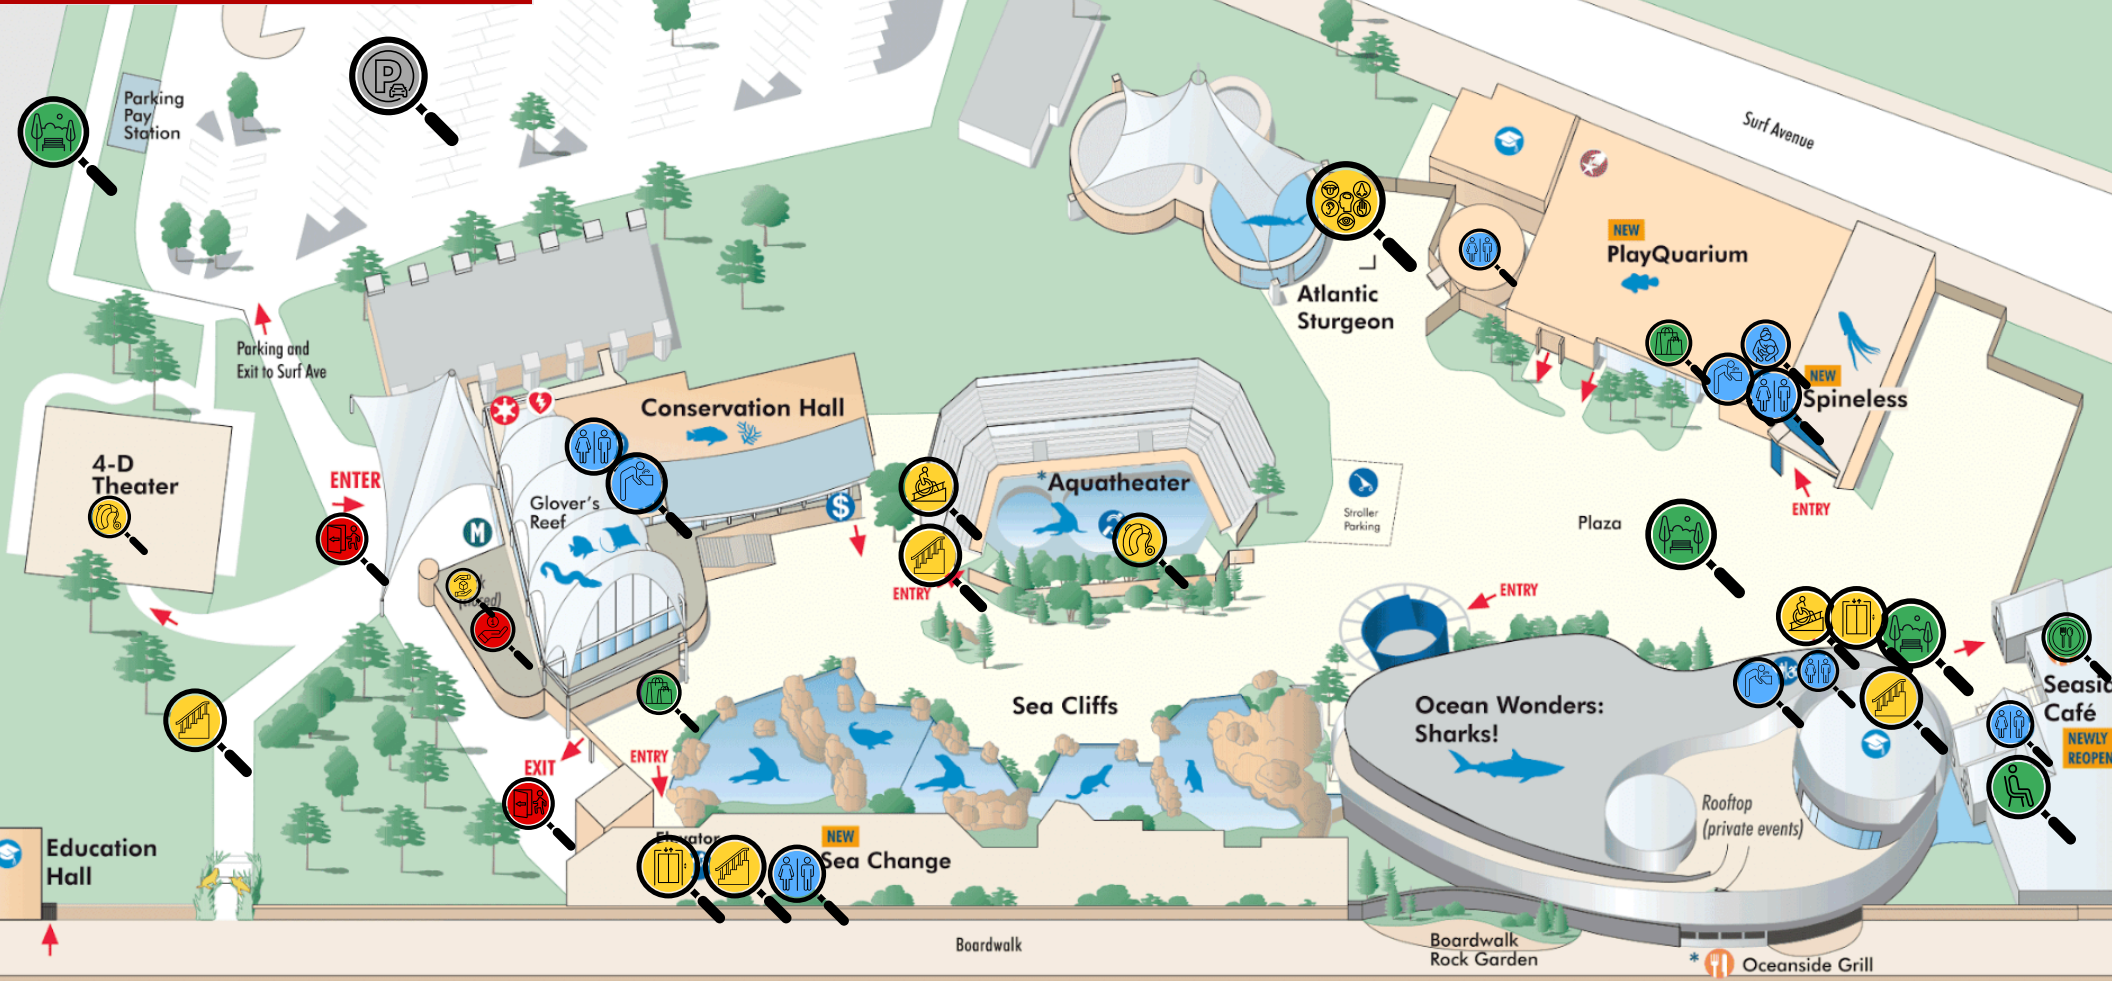

Water Fountain

Entrance/Exit

Infant Care/ Nursing Station

Outdoor/Indoor Seating

Parking

Bus Drop Off/Pick Up

Public Transportation

T-Coil Hearing Aid

Sensory Area/ Accessibility Materials

Elevator/Ramp/ Stairs

urban advantage

Map Key

LEGEND

Café	Accessible Restroom	Sitting on Grass Allowed
Garden Shop	Restroom	Stairs
Information	Water Fountain	Boardwalk
Parking	Assistive Listening	Unpaved Path
First Aid	Sensory Friendly	Paved Path
Elevator	Tickets	

Map Key

- Restrooms
- Dining
- Information
- First Aid
- Shopping
- Water Fountain
- Entrance/Exit
- Infant Care/ Nursing Station
- Outdoor/Indoor Seating
- Parking
- Bus Drop Off/Pick Up
- Public Transportation
- T-Coil Hearing Aid
- Sensory Area/ Accessibility Materials
- Elevator/Ramp/ Stairs

urban advantage science initiative

ATLANTIC OCEAN

Visit our restaurant, outside on the boardwalk!
 (OPEN WEEKENDS ONLY: Memorial Day-Labor Day)

A NATIONAL HISTORIC LANDMARK ESTABLISHED 1891

Map Key

	Restrooms		Outdoor/Indoor Seating
	Dining		Parking
	Information		Bus Drop Off/Pick Up
	First Aid		Public Transportation
	Shopping		T-Coil Hearing Aid
	Water Fountain		Sensory Area/Accessibility Materials
	Entrance/Exit		Elevator/Ramp/Stairs
	Infant Care/Nursing Station		