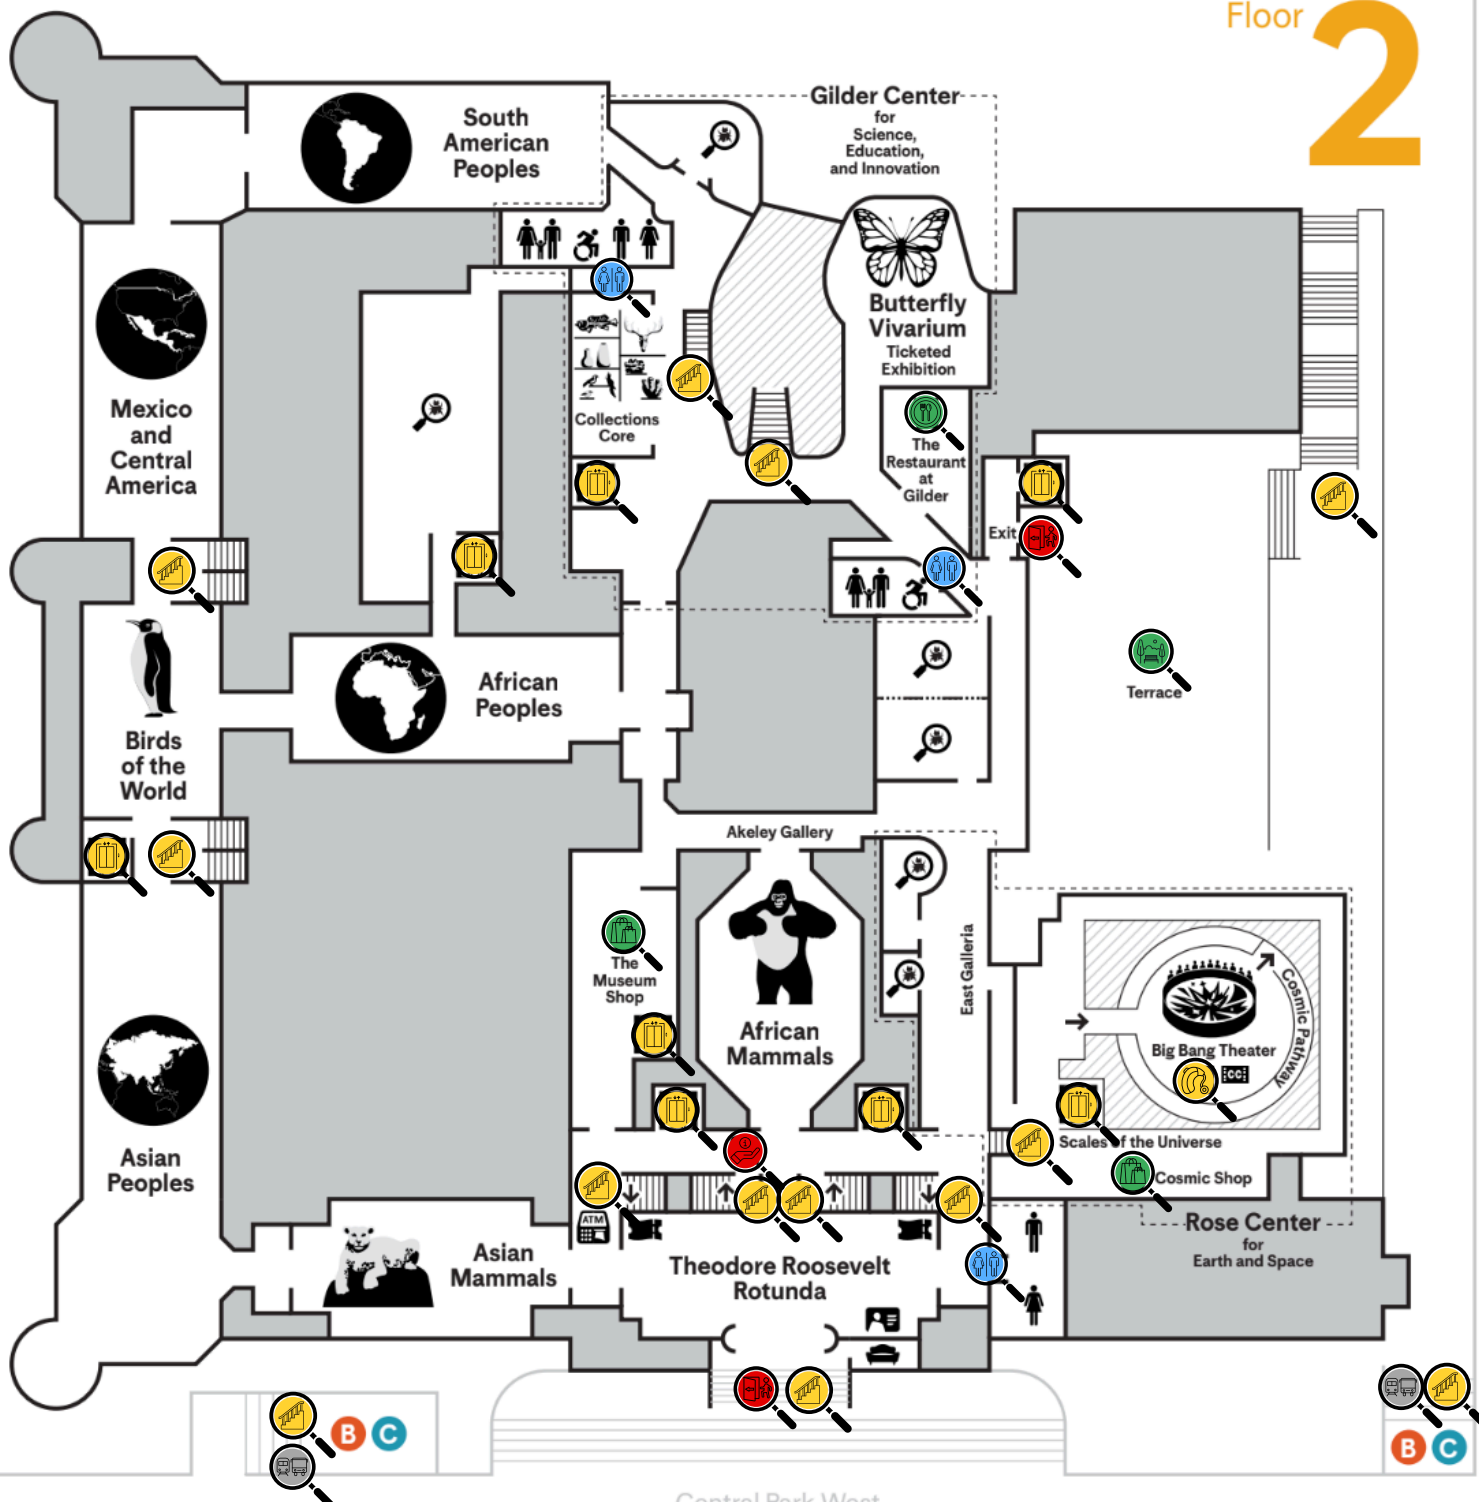

Restrooms		Outdoor/Indoor Seating
	Dining		Parking
	Information		Bus Drop Off/Pick Up
	First Aid		Public Transportation
	Shopping		T-Coil Hearing Aid
	Water Fountain		Sensory Area/Accessibility Materials
	Entrance/Exit		Elevator/Ramp/Stairs
	Infant Care/Nursing Station		

urban advantage
science initiative

Map Key

77th Street

American Museum of Natural History

urban advantage
science initiative