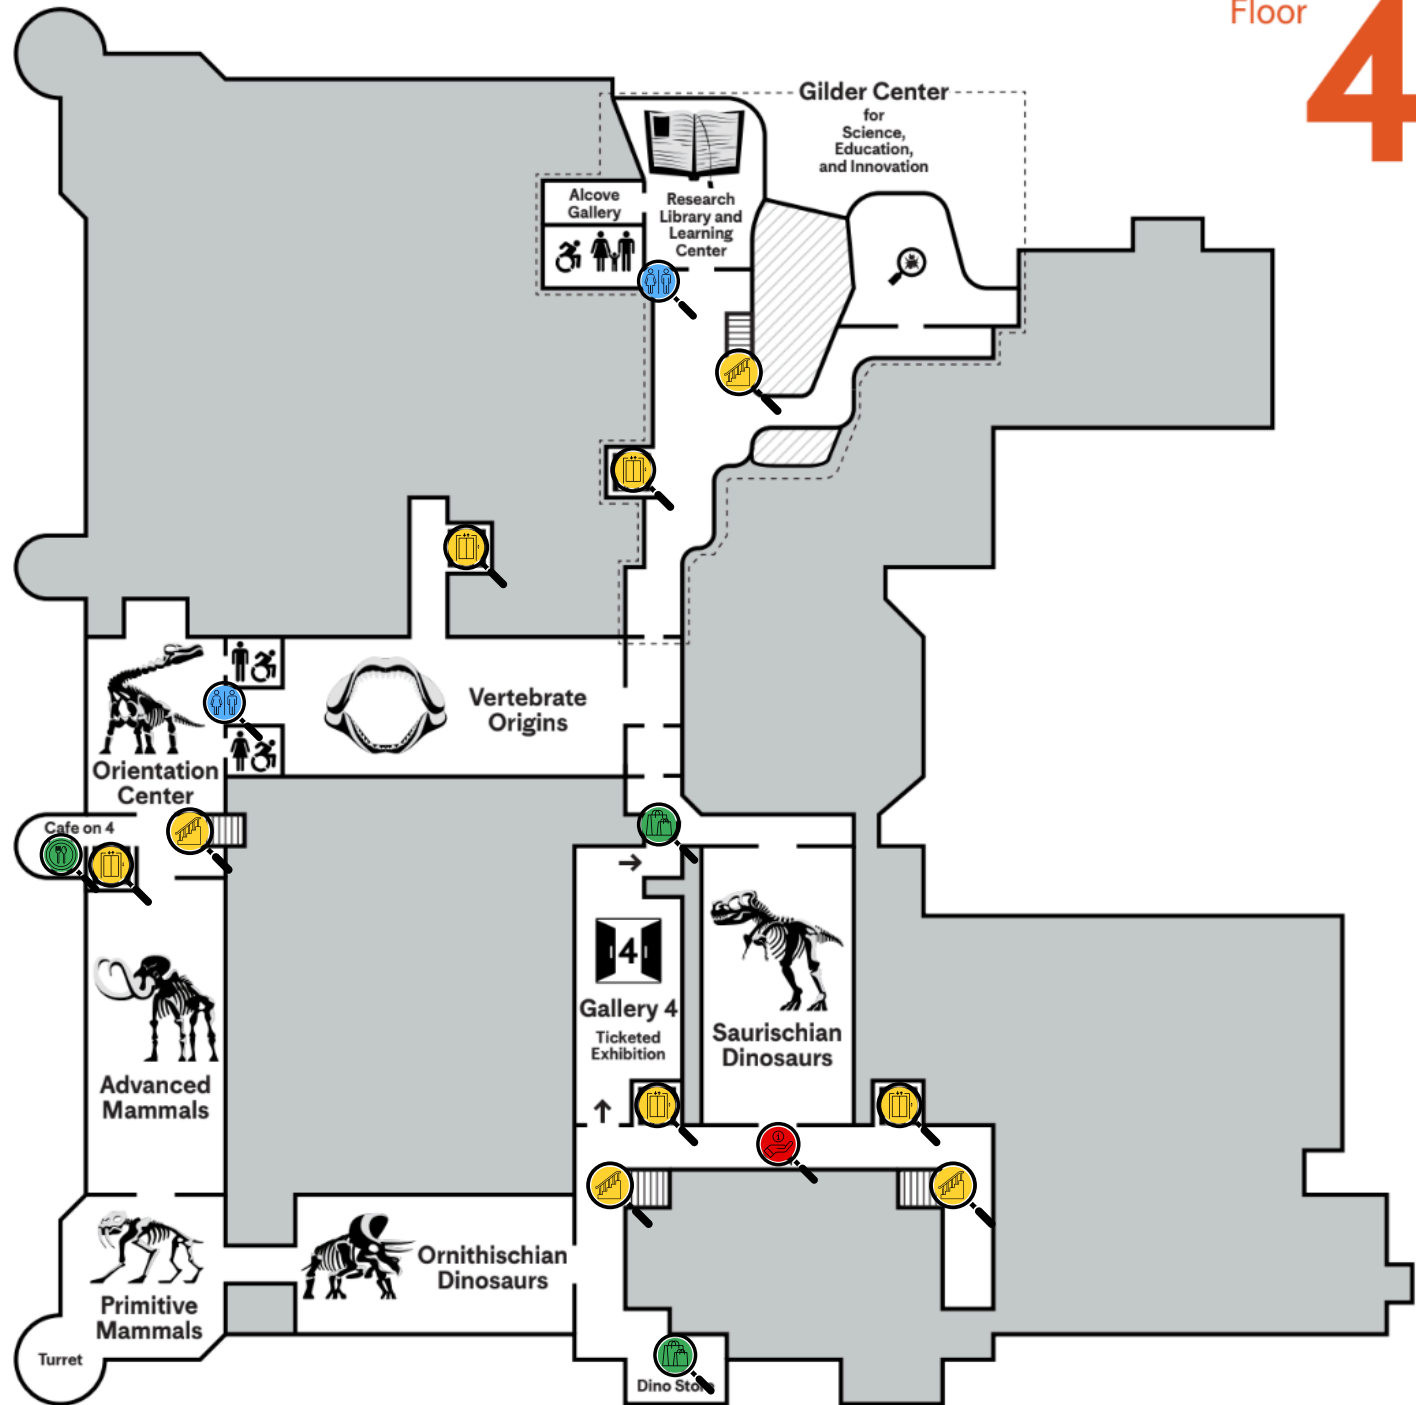

Shopping  **T-Coil Hearing Aid** 

Water Fountain  **Sensory Area/Accessibility Materials** 

Entrance/Exit  **Elevator/Ramp/Stairs** 

Infant Care/Nursing Station  

urban advantage
science initiative

Map Key

American Museum of Natural History

urban advantage science initiative

77th Street

Restrooms

Dining

Information

First Aid

Shopping

Sensory Area/ Accessibility Materials

Elevator/Ramp/ Stairs

urban advantage

Map Key

LEGEND

Café	Accessible Restroom	Sitting on Grass Allowed
Garden Shop	Restroom	Stairs
Information	Water Fountain	Boardwalk
Parking	Assistive Listening	Unpaved Path
First Aid	Sensory Friendly	Paved Path
Elevator	Tickets	

Map Key

- Restrooms
- Dining
- Information
- First Aid
- Shopping
- Water Fountain
- Entrance/Exit
- Infant Care/ Nursing Station
- Outdoor/Indoor Seating
- Parking
- Bus Drop Off/Pick Up
- Public Transportation
- T-Coil Hearing Aid
- Sensory Area/ Accessibility Materials
- Elevator/Ramp/ Stairs