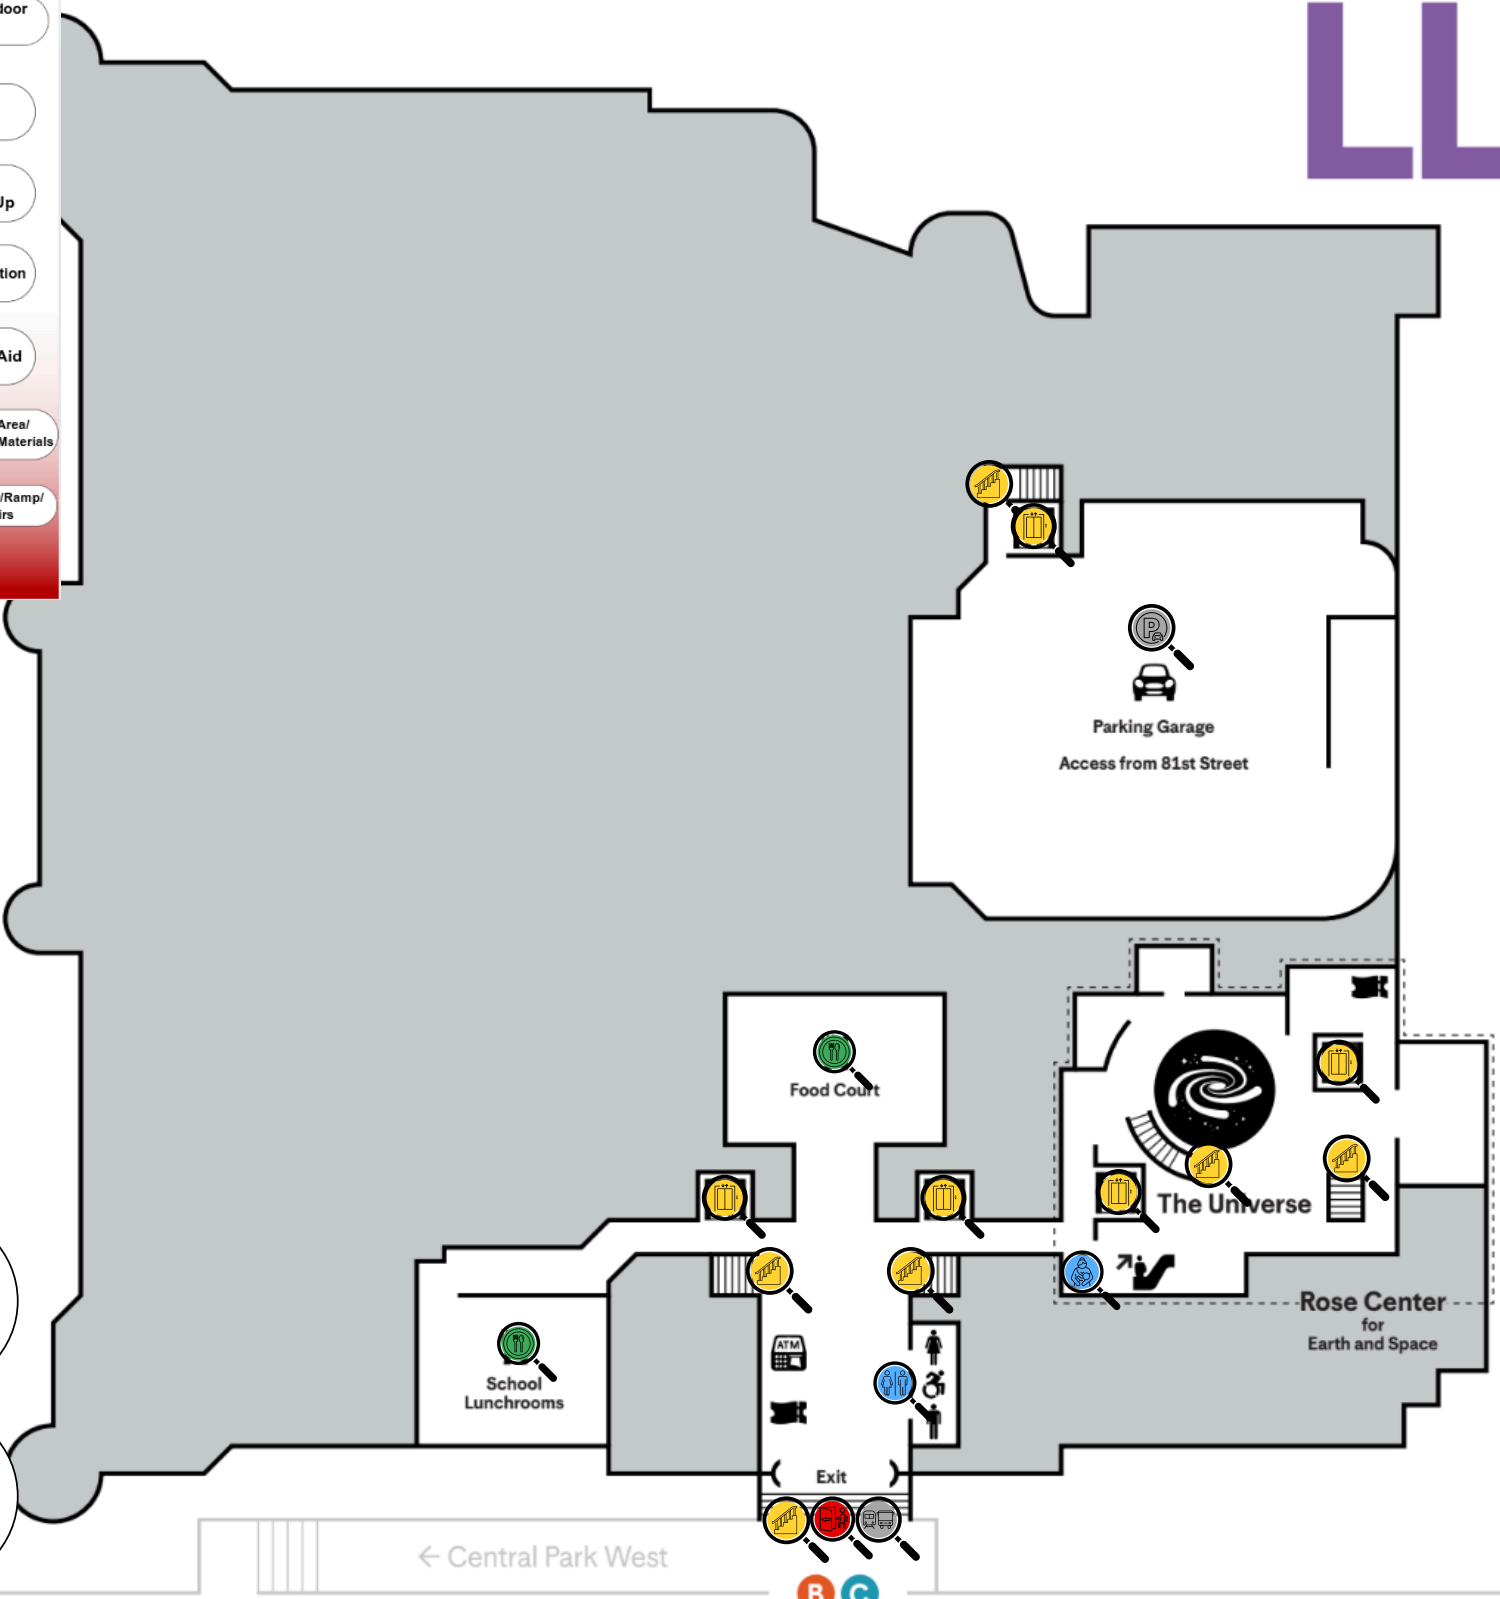

Map Key

	Restrooms		Outdoor/Indoor Seating
	Dining		Parking
	Information		Bus Drop Off/Pick Up
	First Aid		Public Transportation
	Shopping		T-Coil Hearing Aid
	Water Fountain		Sensory Area/Accessibility Materials
	Entrance/Exit		Elevator/Ramp/Stairs
	Infant Care/Nursing Station		

urban advantage science initiative

Map Key

	Restrooms		Outdoor/Indoor Seating
	Dining		Parking
	Information		Bus Drop Off/Pick Up
	First Aid		Public Transportation
	Shopping		T-Coil Hearing Aid
	Water Fountain		Sensory Area/Accessibility Materials
	Entrance/Exit		Elevator/Ramp/Stairs
	Infant Care/Nursing Station		

urban advantage
science initiative

Map Key

American Museum of Natural History

urban advantage
science initiative

- Restrooms
- Dining
- Information
- First Aid
- Shopping
- Water Fountain
- Entrance/Exit
- Infant Care/ Nursing Station
- Outdoor/Indoor Seating
- Parking
- Bus Drop Off/Pick Up
- Public Transportation
- T-Coil Hearing Aid
- Sensory Area/ Accessibility Materials
- Elevator/Ramp/ Stairs

Map Key

- Restrooms
- Dining
- Information
- First Aid
- Shopping
- Water Fountain
- Entrance/Exit
- Infant Care/ Nursing Station
- Outdoor/Indoor Seating
- Parking
- Bus Drop Off/Pick Up
- Public Transportation
- T-Coil Hearing Aid
- Sensory Area/ Accessibility Materials
- Elevator/Ramp/ Stairs